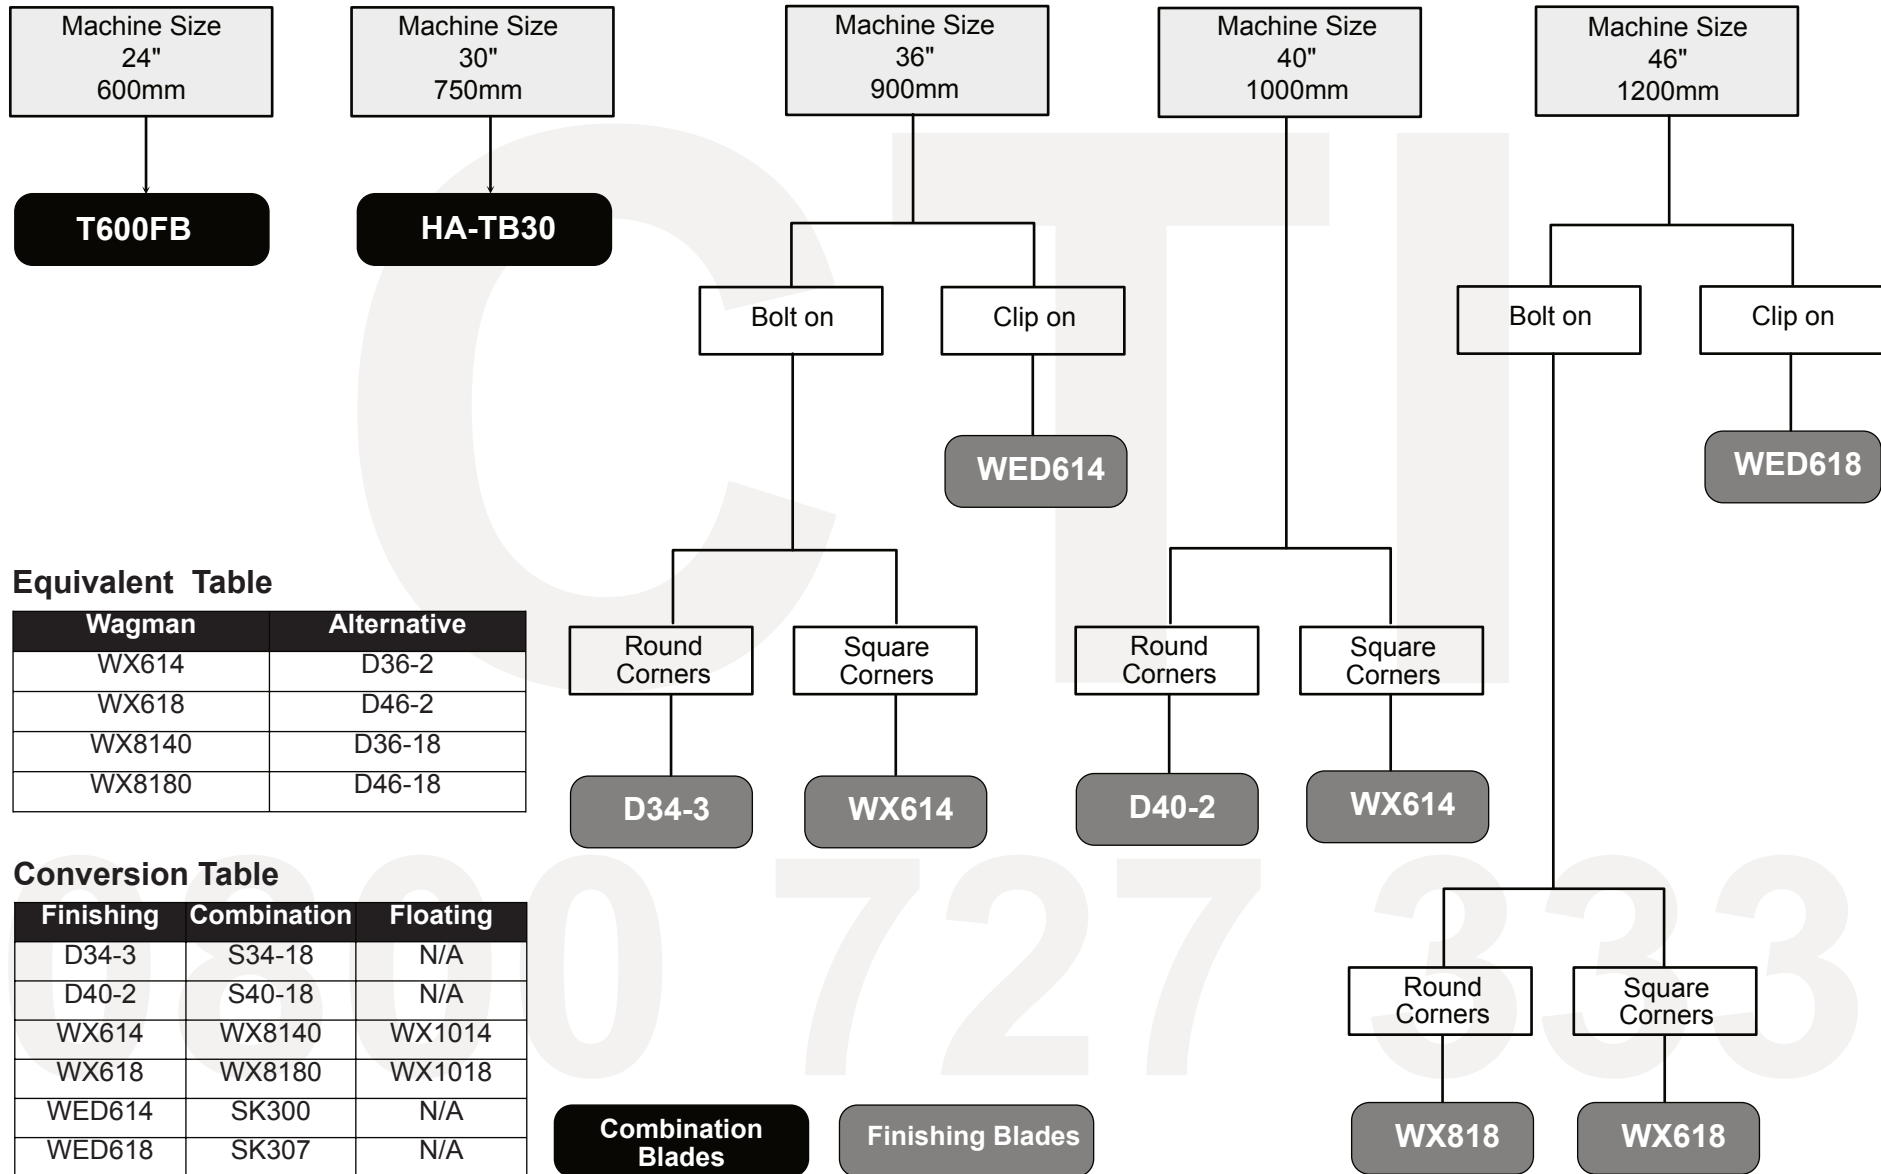

CTI Power Trowel Finishing Blade Quick Selection Guide

Equivalent Table

Wagman	Alternative
WX614	D36-2
WX618	D46-2
WX8140	D36-18
WX8180	D46-18

Conversion Table

Finishing	Combination	Floating
D34-3	S34-18	N/A
D40-2	S40-18	N/A
WX614	WX8140	WX1014
WX618	WX8180	WX1018
WED614	SK300	N/A
WED618	SK307	N/A

**Combination
Blades**

**Finishing
Blades**