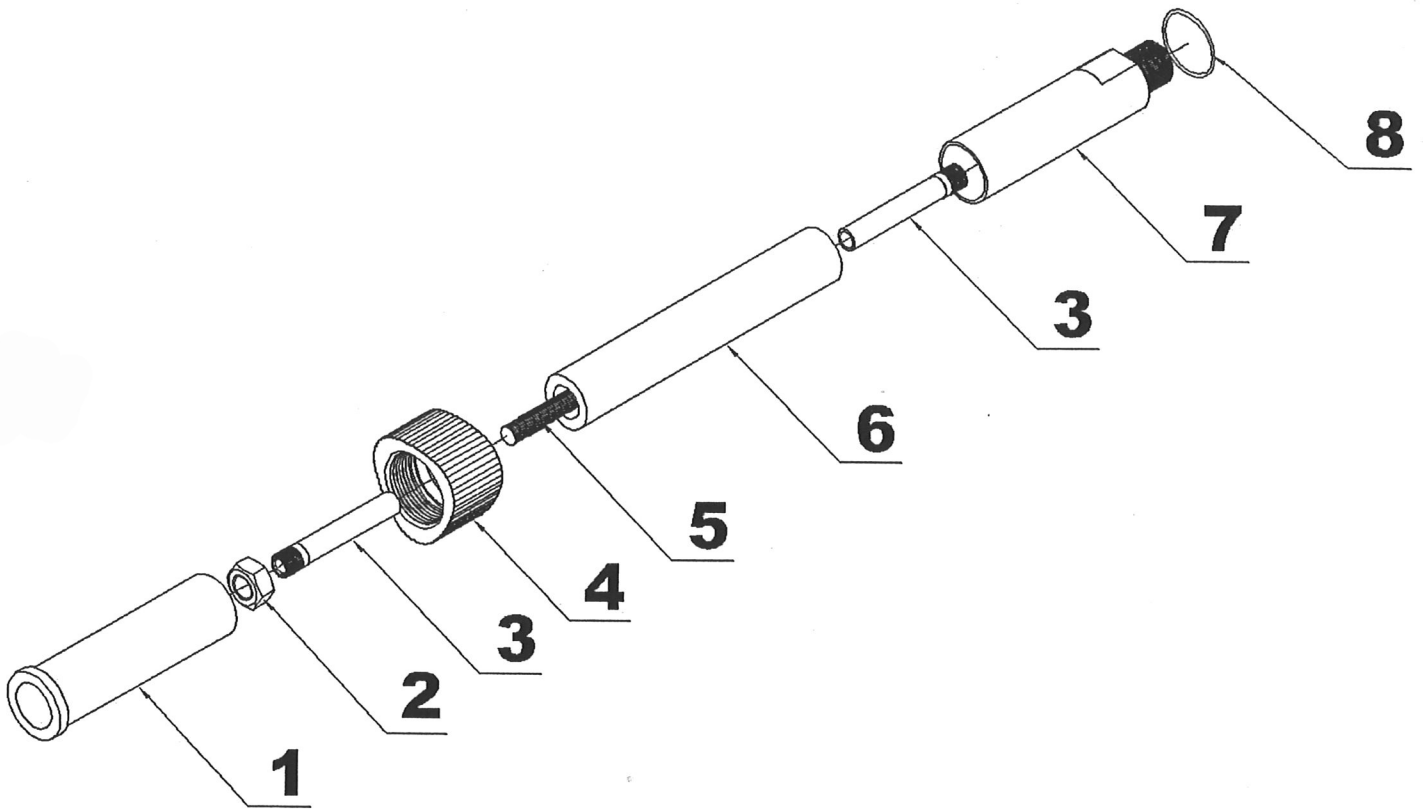

ENAR TAXE SHAFT ASSEMBLY 4 METRE

To Suit Enar 25mm Head To Serial No 83390600

	Number	Quantity	Description
1	96502	1	MOTOR HOSE JOINT
2	102215	1	NUT HEX. M11 x 1 DIN 934 8.8
3	96523	2	MOTOR CONNECTION
4	96512	1	NUT
5	96506	1	INNER CORE (Does not have 2 x 96523 fitted)
6	96503	1	HOSE 4m
7	97401	1	POKER HOSE JOINT
8	101808	1	O RING 15 x 2