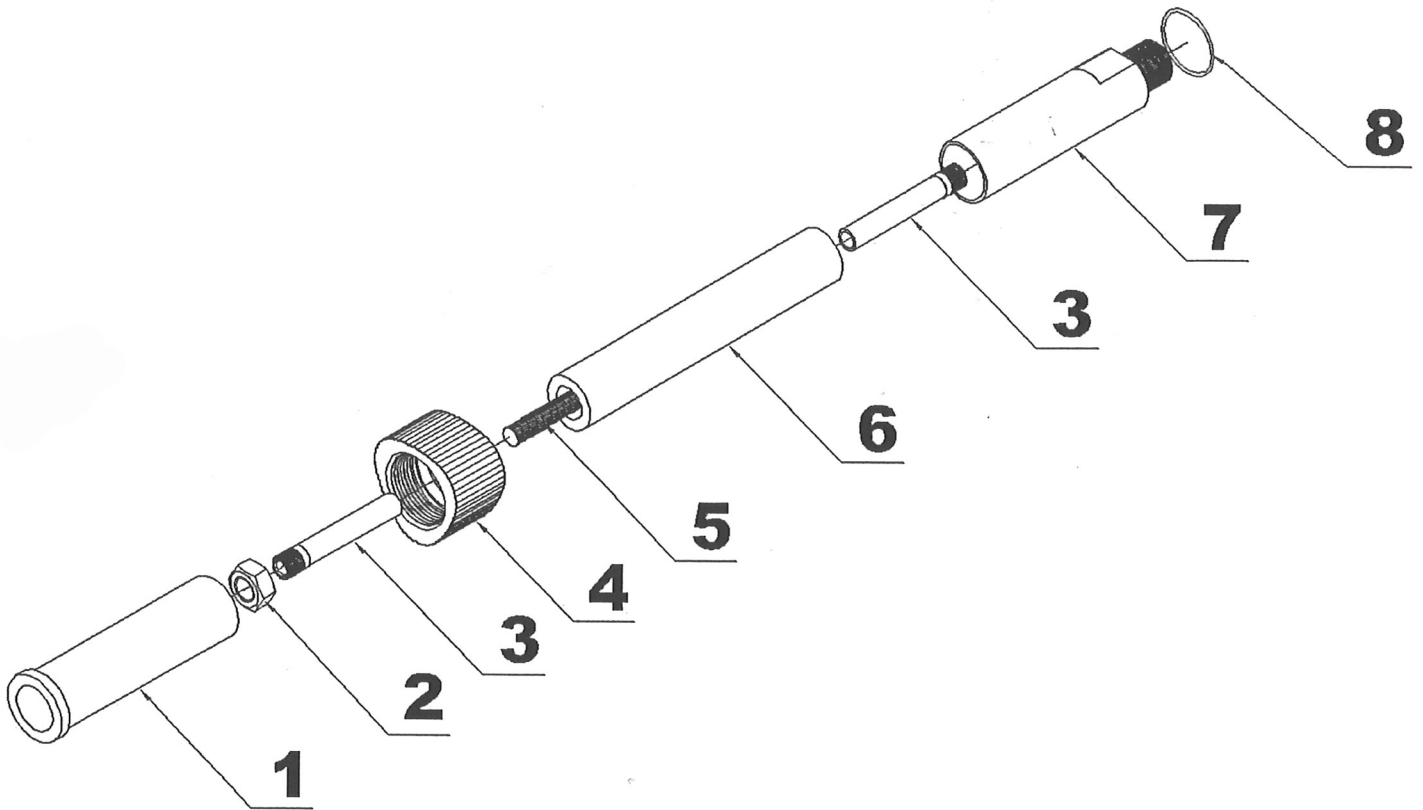

ENAR TAXE SHAFT ASSEMBLY 2 METRE

To Suit Enar 25mm Head To Serial No 83390600

	Number	Quantity	Description
1	96502	1	MOTOR HOSE JOINT
2	102215	1	NUT HEX. M11 x 1 DIN 934 8.8
3	96523	2	MOTOR CONNECTION
4	96512	1	NUT
5	96702	1	INNER CORE (Does not have 2 x 96523 fitted)
6	96701	1	HOSE 4m
7	97401	1	POKER HOSE JOINT
8	101808	1	O RING 15 x 2