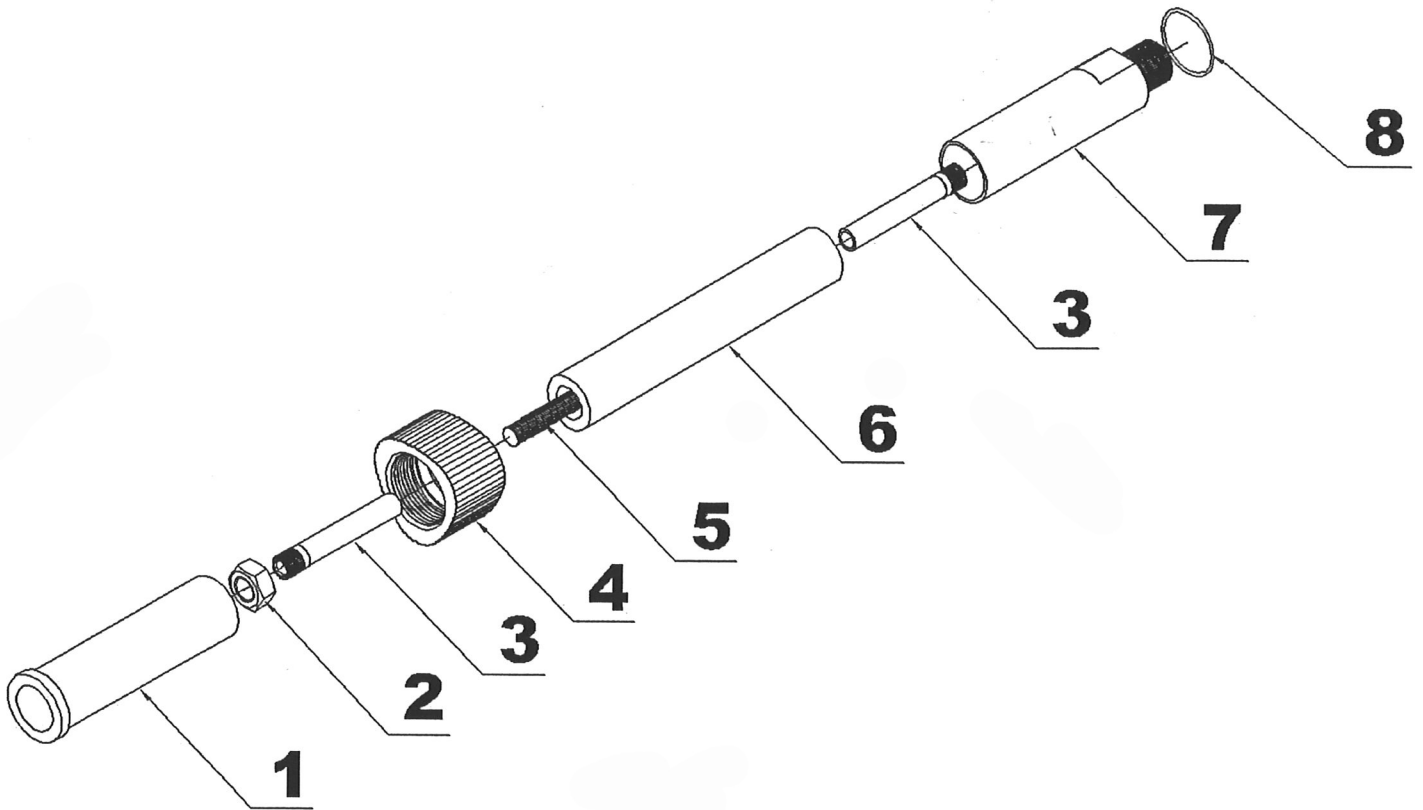

ENAR TAXE SHAFT ASSEMBLY 2 METRE

To Suit Enar 25mm Head To Serial No 83390600

	Number	Quantity	Description
1	96502	1	MOTOR HOSE JOINT
2	102215	1	NUT HEX. M11 x 1 DIN 934 8.8
3	96523	2	MOTOR CONNECTION
4	96512	1	NUT
5	96702	1	INNER CORE (Does not have 2 x 96523 fitted)
6	96701	1	HOSE 4m
7	97401	1	POKER HOSE JOINT
8	101808	1	O RING 15 x 2